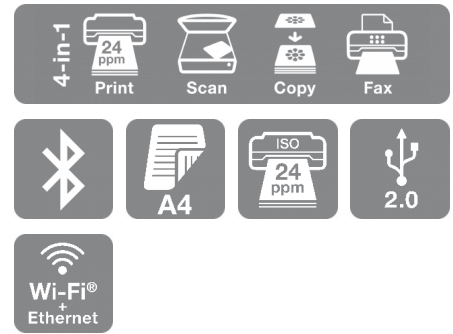

WorkForce Pro WF-C579RDTWF

DATASHEET / BROCHURE

Our latest A4 RIPS MFD delivers fast print, scan and copy speeds with a smaller footprint, low TCO and low environmental impact.

Increase your business productivity with less intervention, a fast first page out time, and secure printing rules and workflow processes, all while reducing your printing costs and environmental impact. High ink yields of up to 50,000 pages in black and 20,000 in colour, fast duplex scanning speeds, and a wide-range of workflow solutions for businesses make this a powerhouse for offices.

Low running costs

High ink yields lower the need to order and replace supplies frequently, and help to deliver predictable print costs and a competitive Total Cost of Ownership (TCO). Also, inkjet technology with fewer replacement parts, lowers the hidden costs of servicing and intervention.

High productivity

A fast First Page Out Time (FPOT) of 4.8 secs in black and 5.3 secs in colour from ready mode, print speeds of up to 24ppm in colour and mono (ISO speed), and a fast duplex scan speed of 60ipm help to keep productivity high. An improved durability of 240k pages helps print more for longer. A maximum paper capacity of 1,330 sheets means less time spent refilling.